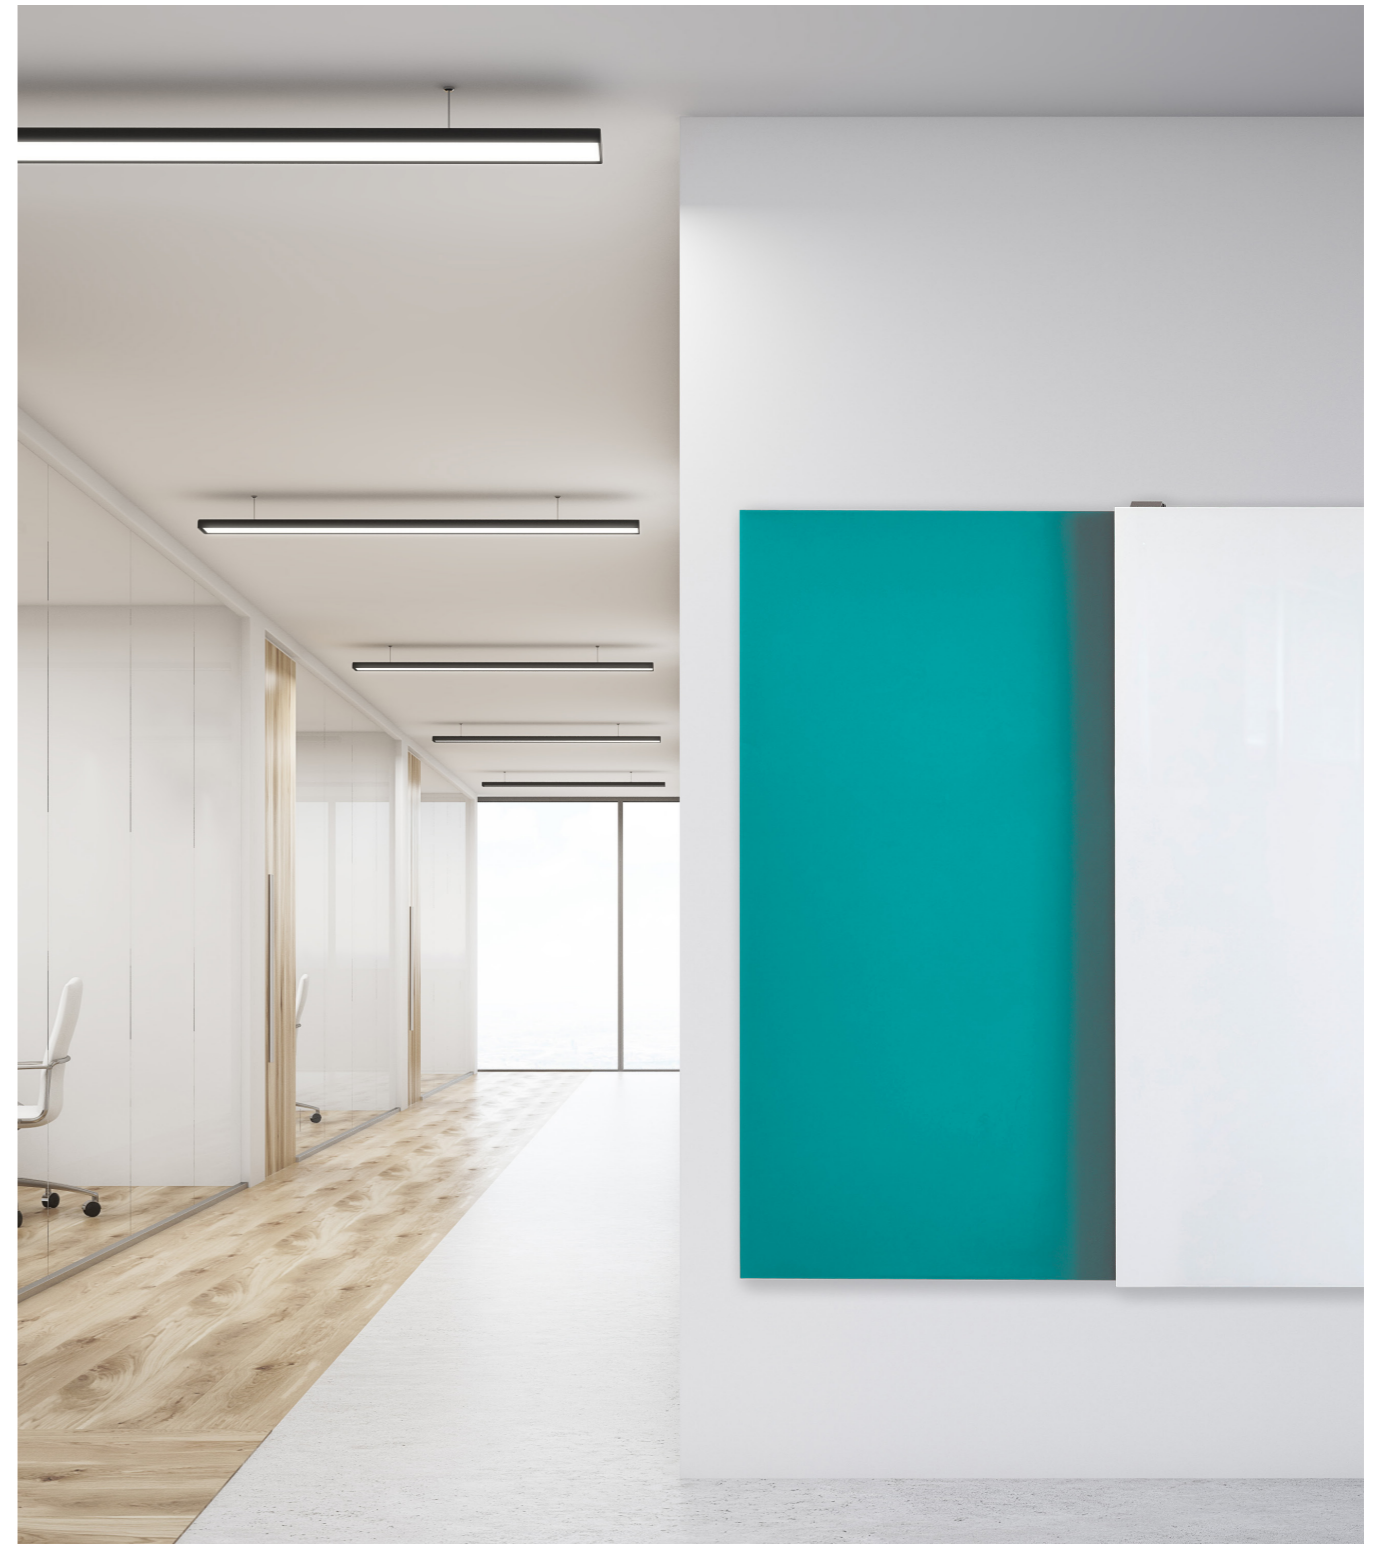

Available in an infinite range of colors and possibilities, to be combined or not with the latest technologies, the GLASSBOARD range of glass boards, in wall or mobile versions, offer real opportunities to design convivial, exchangeable and innovative spaces. With its natural luminous and decorative appearance, the glass blends in perfectly with raw materials such as wood, metal or stone. In addition to the indispensable color, it adds a touch of design to interior spaces, offices or even schools.

TOTAL COMFORT

The ultra-smooth glass provides a communication surface that is naturally easy to write, draw and erase. Moving your dry erase markers or liquid chalk markers is a delight! The glass is extremely easy to care for and maintains a new look: it can be cleaned with a clean microfiber and is resistant to most chemicals. Thanks to a galvanized sheet fixed to the rear of the surface, the glass allows you to display with strong magnets and to use accessories (eraser, marker holder...) magnets.

GLASSBOARD VOGUE

Make the most of your square meters by bringing functionality and user-friendliness to all your walls, wherever they are, with the GLASSBOARD VOGUE board, which provides an XXL magnetic writing and display surface in addition to a sliding surface.

GLASSBOARD

SALSA

The GLASSBOARD SALSA (H155xW60 cm) board is frameless and has a solid base. It elegantly follows you whether you want to improvise a meeting or display an information note in a reception hall. Combine wall and mobile GLASSBOARDS in a unique way to create a flexible, inspiring and user-friendly environment that all users can easily master to experience the most motivating and exciting exchanges!